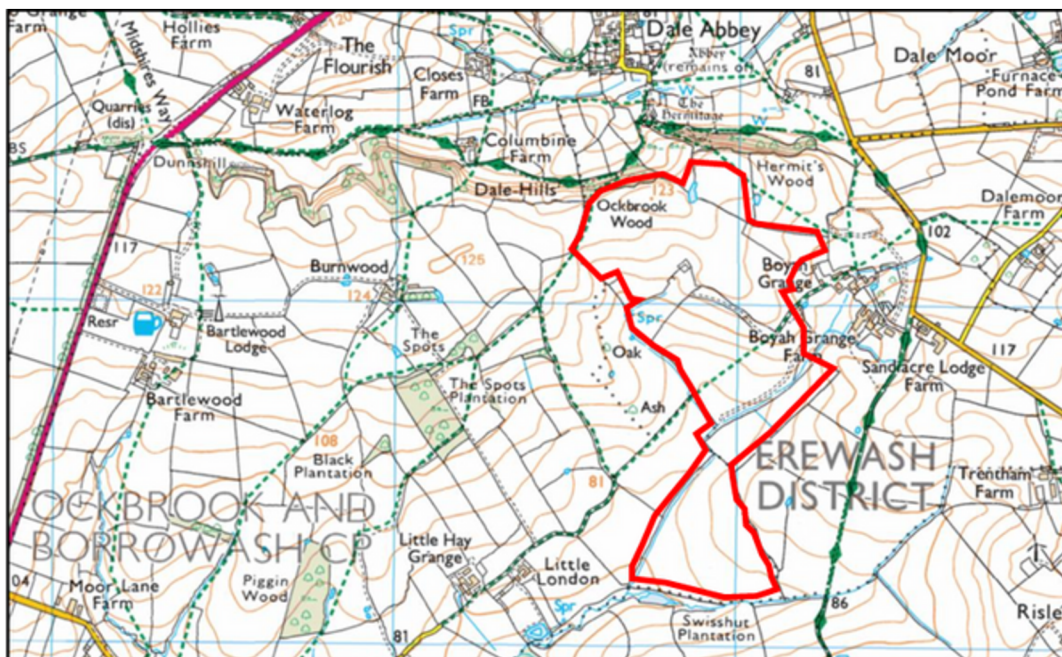

## INVITATION

Abei Energy Ltd are proposing to build a ground mounted 35.2-megawatt solar farm on approximately 49 hectares (121 acres) located approximately 360m south of Dale Abbey village, in the borough of Erewash, Derbyshire.

We will be holding a public drop-in exhibition at:

**The Gateway Centre, 1 The Stackyard, Dale Abbey, Ilkeston DE7 4PN**  
between **3pm to 8pm on Wednesday 26th February 2025**

We would be delighted if you can attend to learn about the project and ask members of the Abei Energy team any questions you may have. Alternatively, please view our web page. We will be looking to submit a planning application in the second quarter of 2025 so any comments or questions will be most welcome beforehand so we can take them into account.